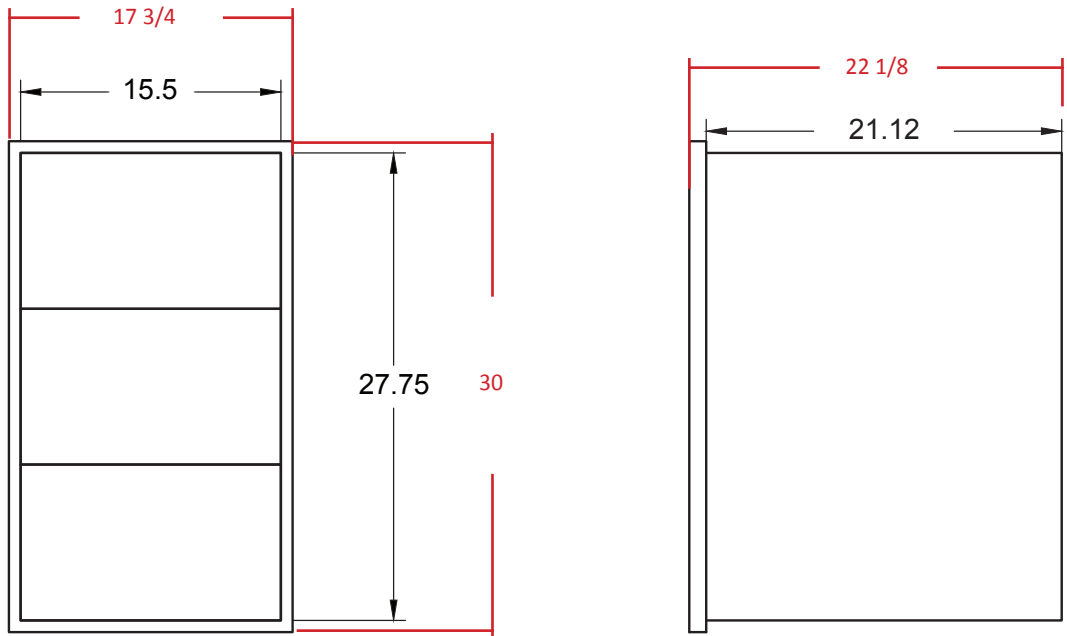

16in Triple Access Drawer

		PROJECT			
		Buck Stove			
		TITLE			
		BO-BE-DRW3-15			
APPROVED		SIZE	CODE	DWG NO	REV
CHECKED		A			
DRAWN	Ben keith	12/27/2022	SCALE 1:10	WEIGHT	SHEET 1/1