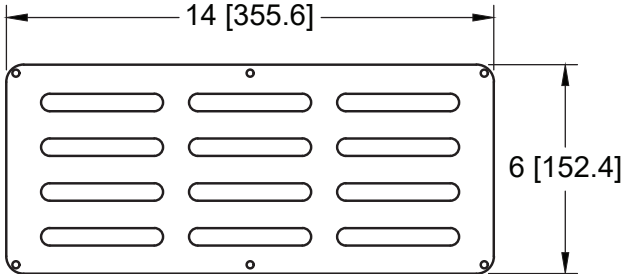

4x6 BBQ Island Vent

	PROJECT Buck Stove			
	TITLE BO-BE-ISLAND-VENT			
APPROVED	SIZE	CODE	DWG NO	REV
CHECKED	A			
DRAWN	Ben keith	12/27/2022	SCALE 1:5	WEIGHT
			SHEET 1/1