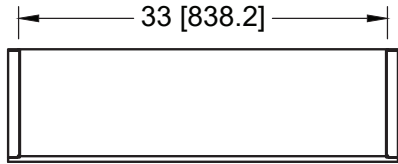

4 Burner Insulated Jacket

		PROJECT		
		Buck Stove		
		TITLE		
		BO-BE-4-IJ		
APPROVED	SIZE	CODE	DWG NO	REV
CHECKED	A			
DRAWN	Ben keith	12/28/2022	SCALE 1:15	WEIGHT
			SHEET 1/1