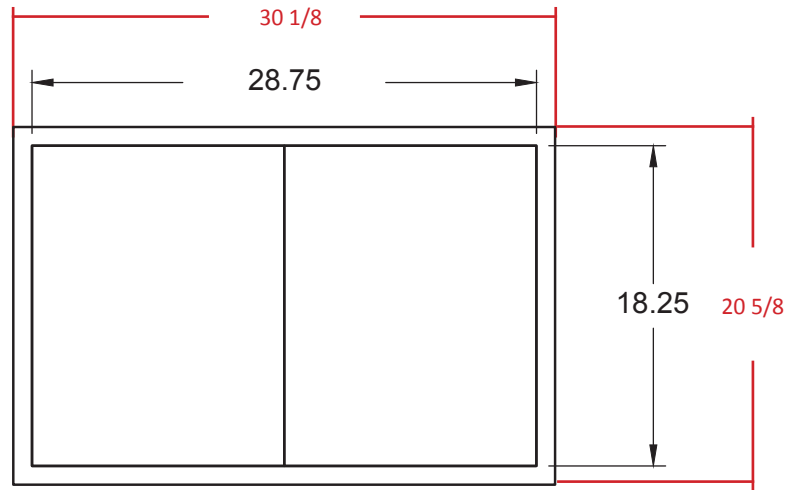

Buck Outdoor Cabinetry

SIZING AND INSTALLATION GUIDE

Notes:

1. All dimensions are in INCH units

40in Double Access Door

	PROJECT Buck Stove			
	TITLE BO-BE-AD38			
APPROVED	SIZE	CODE	DWG NO	REV
CHECKED	A			
DRAWN	Ben keith	12/27/2022	SCALE 1:10	WEIGHT
			SHEET 1/1	

Notes:

1. All dimensions are in INCH units

	PROJECT			REV
	Buck Stove			
	TITLE			REV
	BO-BE-AD2-32			
APPROVED	SIZE	CODE	DWG NO	REV
CHECKED	A			

18in Single Access Reversible Door

	PROJECT Buck Stove			
	TITLE BO-BE-SV20			
APPROVED	SIZE	CODE	DWG NO	REV
CHECKED	A			
DRAWN	Ben keith	12/27/2022	SCALE 1:10	WEIGHT
			SHEET 1/1	

PRODUCT DIMENSIONS	
Products	Product Dimensions
32in Double Access Door BO-BE-AD2-32	30 1/8"W x 20 5/8"H x 2 1/4"D
40in Double Access Door BO-BE-AD38	38 1/8"W x 20 5/8"H x 2 1/4"D
18in Single Access Reversible Door BO-BE-SV20	16 5/8"W x 22 5/8"H x 2 1/4"D
39in Access Door Triple Drawer Combo BO-BE-1-3-39	40"W x 21 7/8"H x 21 3/4"D
32in Access Door Triple Drawer Combo BO-BE-1-2-30	32 5/8"W x 21 7/8"H x 21 3/4"D
16in Double Access Drawer BO-BE-DRW2-15	15 1/2"W x 22"H x 22 1/8"D
16in Triple Access Drawer BO-BE-DRW3-15	17 3/4"W x 30"H x 22 1/8"D
13in Roll Out Trash Bin BO-BE-TRNW-DRW	14 5/8"W x 26 3/4"H x 19 7/8"D
20in Roll Out Trash Bin/ Propane Tank Drawer BO-BE-TRLP-DRW	20 1/2"W x 26 3/4"H x 16 7/8"D