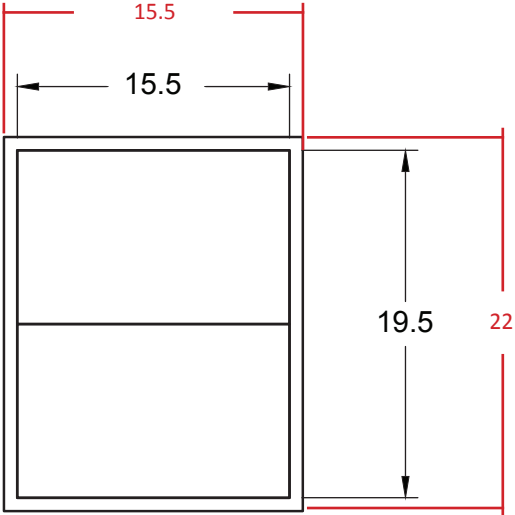

16in Double Access Drawer

	PROJECT			
	Buck Stove			
	TITLE			
	BO-BE-DRW2-15			
APPROVED	SIZE	CODE	DWG NO	REV
CHECKED	A			
DRAWN	Ben keith	12/27/2022	SCALE 1:10	WEIGHT
				SHEET 1/1