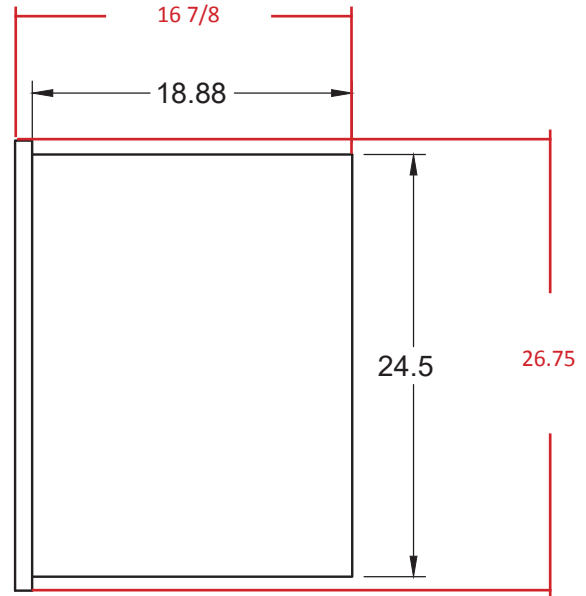

20in Roll Out Trash Bin/ Propane Tank Drawer

	PROJECT Buck Stove			
	TITLE BO-BE-TRNW-DRW			
APPROVED	SIZE	CODE	DWG NO	REV
CHECKED	A			
DRAWN Ben keith 12/28/2022	SCALE 1:10	WEIGHT	SHEET 1/1