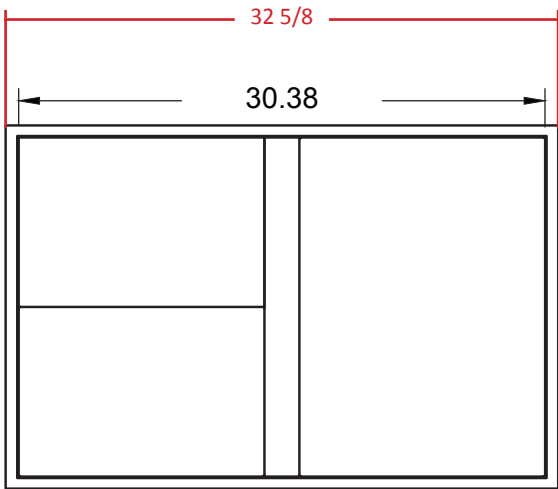

32in Access Door Double Drawer Combo

	PROJECT			
	Buck Stove			
	TITLE			
	BO-BE-1-2-30			
APPROVED	SIZE	CODE	DWG NO	REV
CHECKED	A			
DRAWN	Ben keith	12/23/2022	SCALE 1:10	WEIGHT
				SHEET 1/1