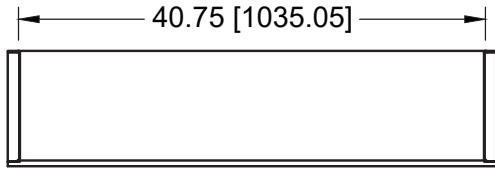

5 Burner Insulated Jacket

	PROJECT Buck Stove			
	TITLE BO-BE-5-IJ			
APPROVED	SIZE	CODE	DWG NO	REV
CHECKED	A			
DRAWN	Ben keith	12/28/2022	SCALE 1:15	WEIGHT
				SHEET 1/1