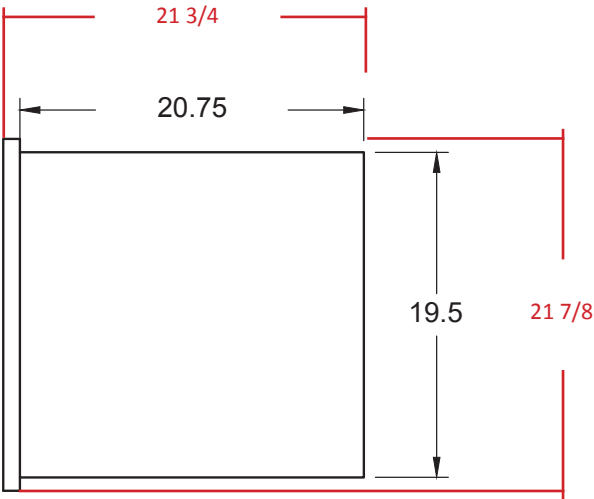

39in Access Door Triple Drawer Combo

	PROJECT			
	Buck Stove			
	TITLE			
	BO-BE-1-3-39			
APPROVED	SIZE	CODE	DWG NO	REV
CHECKED	A			
DRAWN	Ben keith	12/23/2022	SCALE 1:10	WEIGHT
				SHEET 1/1