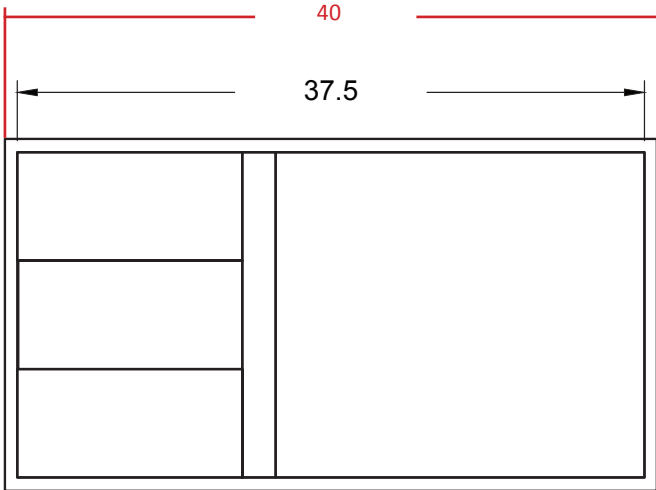

39in Access Door Triple Drawer Combo

	PROJECT			
	Buck Stove			
	TITLE			
	BO-BE-1-3-39			
APPROVED	SIZE	CODE	DWG NO	REV
CHECKED	A			
DRAWN	Ben keith	12/23/2022	SCALE 1:10	WEIGHT
				SHEET 1/1