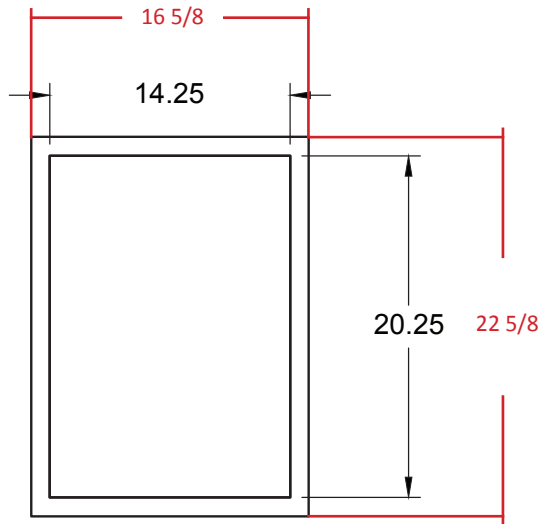

Buck Outdoor Cabinetry

SIZING AND INSTALLATION GUIDE

Notes:

1. All dimensions are in INCH units

40in Double Access Door

	PROJECT Buck Stove			
	TITLE BO-BE-AD38			
APPROVED	SIZE	CODE	DWG NO	REV
CHECKED	A			
DRAWN	Ben keith	12/27/2022	SCALE 1:10	WEIGHT
			SHEET 1/1	

Notes:

1. All dimensions are in INCH units

	PROJECT			REV
	Buck Stove			
	TITLE			REV
	BO-BE-AD2-32			
APPROVED	SIZE	CODE	DWG NO	REV
CHECKED	A			

18in Single Access Reversible Door

	PROJECT Buck Stove			
	TITLE BO-BE-SV20			
APPROVED	SIZE	CODE	DWG NO	REV
CHECKED	A			
DRAWN	Ben keith	12/27/2022	SCALE 1:10	WEIGHT
			SHEET 1/1	

PRODUCT DIMENSIONS	
Products	Product Dimensions
32in Double Access Door BO-BE-AD2-32	30 1/8"W x 20 5/8"H x 2 1/4"D
40in Double Access Door BO-BE-AD38	38 1/8"W x 20 5/8"H x 2 1/4"D
18in Single Access Reversible Door BO-BE-SV20	16 5/8"W x 22 5/8"H x 2 1/4"D
39in Access Door Triple Drawer Combo BO-BE-1-3-39	40"W x 21 7/8"H x 21 3/4"D
32in Access Door Triple Drawer Combo BO-BE-1-2-30	32 5/8"W x 21 7/8"H x 21 3/4"D
16in Double Access Drawer BO-BE-DRW2-15	15 1/2"W x 22"H x 22 1/8"D
16in Triple Access Drawer BO-BE-DRW3-15	17 3/4"W x 30"H x 22 1/8"D
13in Roll Out Trash Bin BO-BE-TRNW-DRW	14 5/8"W x 26 3/4"H x 19 7/8"D
20in Roll Out Trash Bin/ Propane Tank Drawer BO-BE-TRLP-DRW	20 1/2"W x 26 3/4"H x 16 7/8"D