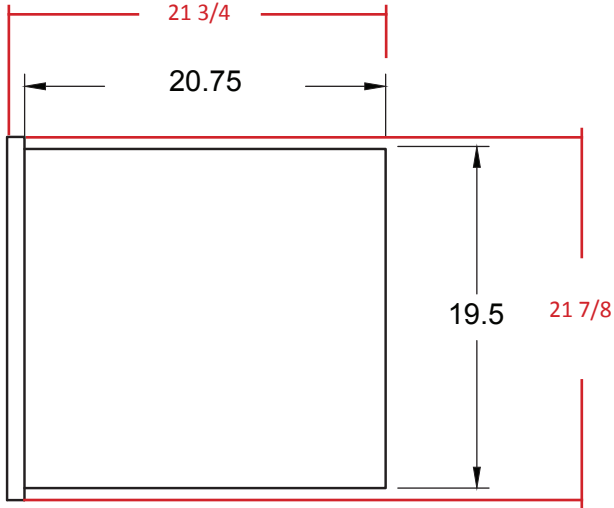

32in Access Door Double Drawer Combo

	PROJECT			
	Buck Stove			
	TITLE			
	BO-BE-1-2-30			
APPROVED	SIZE	CODE	DWG NO	REV
CHECKED	A			
DRAWN	Ben keith	12/23/2022	SCALE 1:10	WEIGHT
				SHEET 1/1