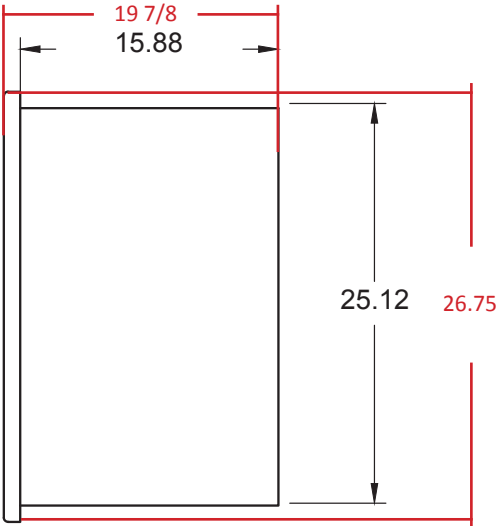

20in Roll Out Trash Bin

	PROJECT Buck Stoves			
	TITLE BO-BE-TRLP-DRW			
APPROVED	SIZE	CODE	DWG NO	REV
CHECKED	A			
DRAWN	Ben keith	12/28/2022	SCALE 1:10	WEIGHT
			SHEET	1/1