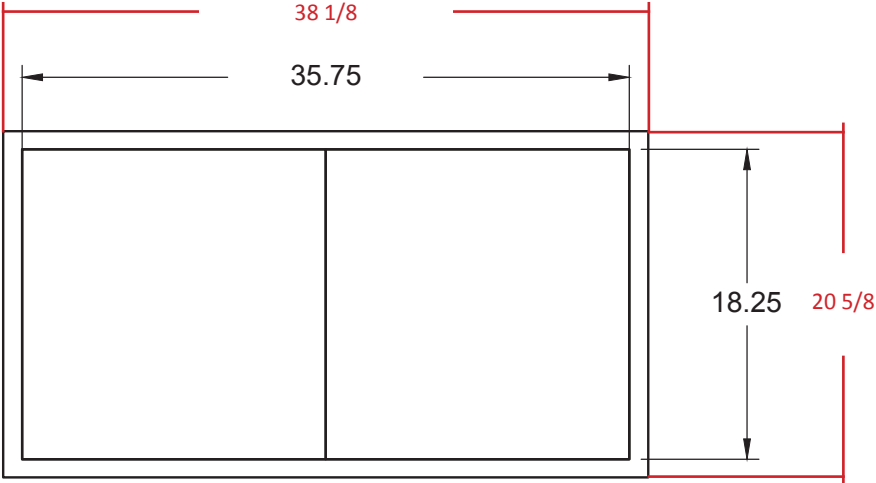

Buck Outdoor Cabinetry

SIZING AND INSTALLATION GUIDE

Notes:

1. All dimensions are in INCH units

40in Double Access Door

	PROJECT Buck Stove			
	TITLE BO-BE-AD38			
APPROVED	SIZE	CODE	DWG NO	REV
CHECKED	A			
DRAWN	Ben keith	12/27/2022	SCALE 1:10	WEIGHT
			SHEET 1/1	

Notes:

1. All dimensions are in INCH units

	PROJECT			REV
	Buck Stove			
	TITLE			REV
	BO-BE-AD2-32			
APPROVED	SIZE	CODE	DWG NO	REV
CHECKED	A			

18in Single Access Reversible Door

	PROJECT Buck Stove			
	TITLE BO-BE-SV20			
APPROVED	SIZE	CODE	DWG NO	REV
CHECKED	A			
DRAWN	Ben keith	12/27/2022	SCALE 1:10	WEIGHT
			SHEET 1/1	

PRODUCT DIMENSIONS	
Products	Product Dimensions
32in Double Access Door BO-BE-AD2-32	30 1/8"W x 20 5/8"H x 2 1/4"D
40in Double Access Door BO-BE-AD38	38 1/8"W x 20 5/8"H x 2 1/4"D
18in Single Access Reversible Door BO-BE-SV20	16 5/8"W x 22 5/8"H x 2 1/4"D
39in Access Door Triple Drawer Combo BO-BE-1-3-39	40"W x 21 7/8"H x 21 3/4"D
32in Access Door Triple Drawer Combo BO-BE-1-2-30	32 5/8"W x 21 7/8"H x 21 3/4"D
16in Double Access Drawer BO-BE-DRW2-15	15 1/2"W x 22"H x 22 1/8"D
16in Triple Access Drawer BO-BE-DRW3-15	17 3/4"W x 30"H x 22 1/8"D
13in Roll Out Trash Bin BO-BE-TRNW-DRW	14 5/8"W x 26 3/4"H x 19 7/8"D
20in Roll Out Trash Bin/ Propane Tank Drawer BO-BE-TRLP-DRW	20 1/2"W x 26 3/4"H x 16 7/8"D