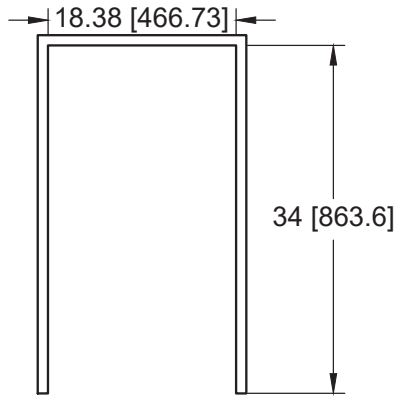

Installation Trim Kit

	PROJECT			
	Buck Stoves			
	TITLE			
	BO-BE-TRIMKIT-15			
APPROVED	SIZE	CODE	DWG NO	REV
CHECKED	A			
DRAWN	Ben keith	12/28/2022	SCALE 1:16	SHEET 1/1