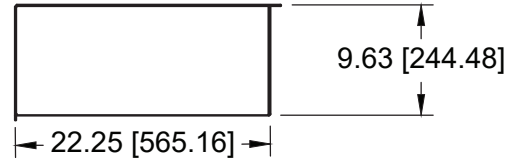

5 Burner Insulated Jacket

	PROJECT Buck Stove			
	TITLE BO-BE-5-IJ			
APPROVED	SIZE	CODE	DWG NO	REV
CHECKED	A			
DRAWN	Ben keith	12/28/2022	SCALE 1:15	WEIGHT
				SHEET 1/1